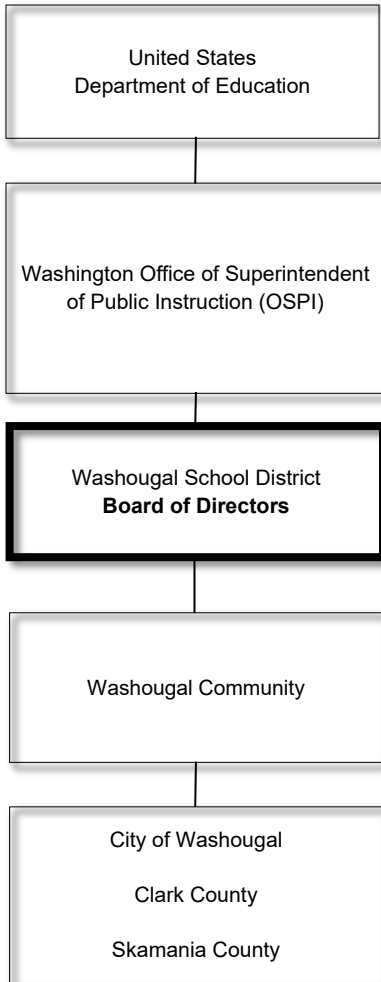

Washougal School District ORGANIZATIONAL CHART 2020-2021

GOVERNANCE

EXECUTIVE TEAM

LEADERSHIP TEAM