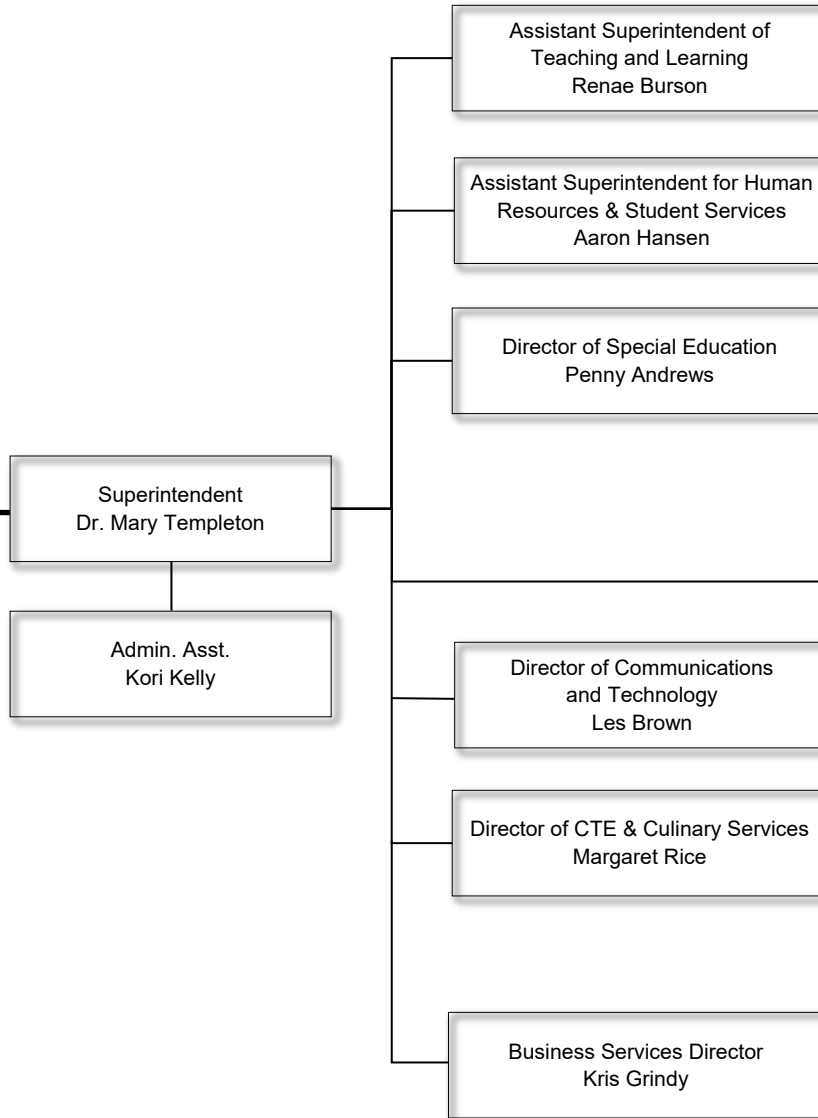

Washougal School District ORGANIZATIONAL CHART 2020-2021

GOVERNANCE

EXECUTIVE TEAM

LEADERSHIP TEAM