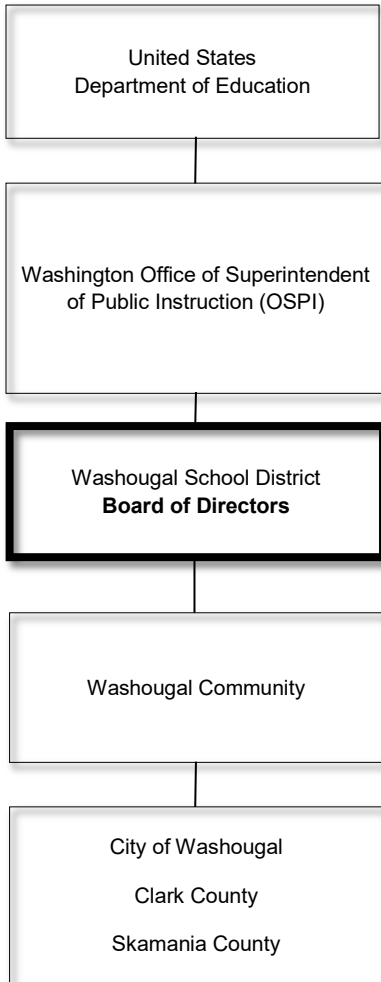

Washougal School District ORGANIZATIONAL CHART 2021-2022

GOVERNANCE

EXECUTIVE TEAM

LEADERSHIP TEAM